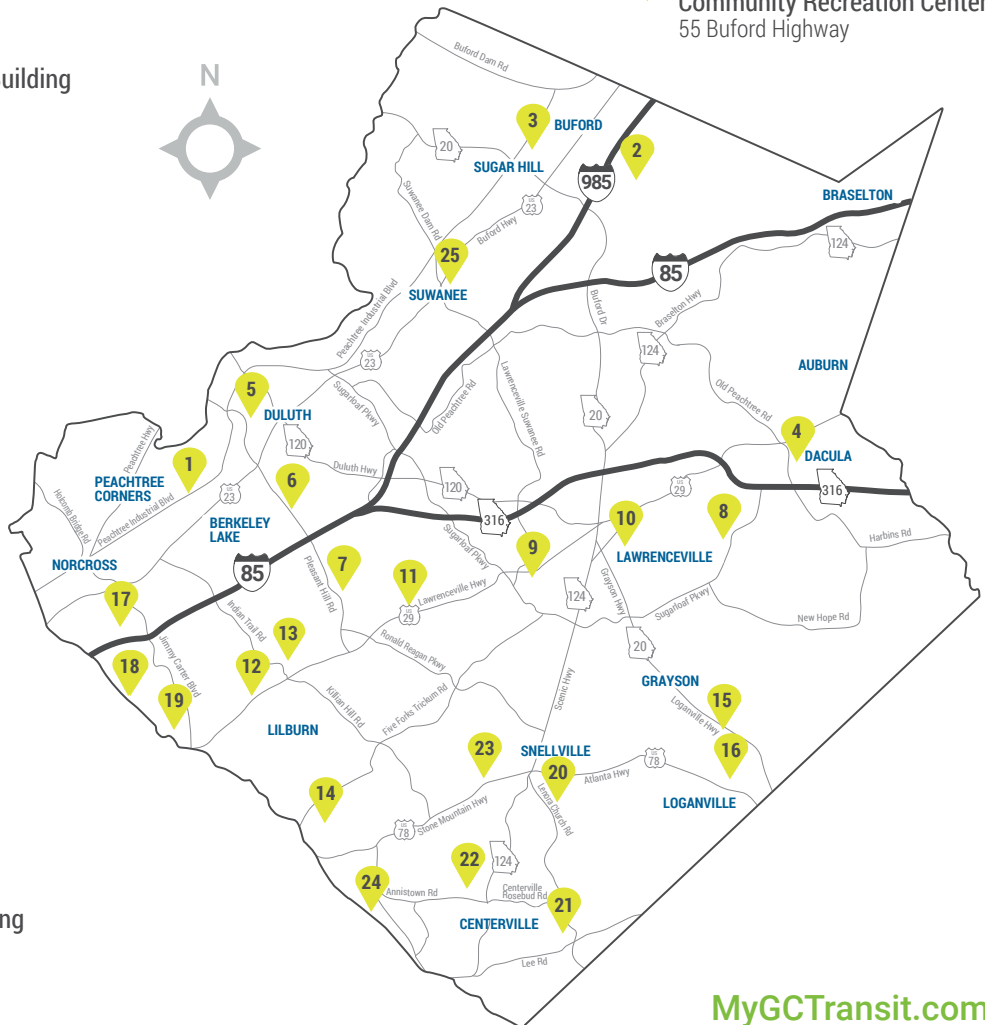

- 7 Club Drive Park
3330 Club Drive
- 8 Freeman's Mill Park
1401 Alcovy Road
- 9 Gwinnett Public Library
Lawrenceville Branch
1001 Lawrenceville Highway
Route 40, Stop 487

- 10 Rhodes Jordan Park
Multipurpose Field
100 East Crogan Street
- 11 Sweet Water Park
800 Bethesda School Road

LOGANVILLE

- 15 Bay Creek Park
175 Ozora Road
- 16 Vines Park
3500 Oak Grove Road

NORCROSS

- 17 Best Friend Park Gym
6224 Jimmy Carter Boulevard
Route 35, Stop 407 & 906

- 18 Graves Park
1540 Graves Road
Route 20, Stop 894

- 19 Lucky Shoals Park
Community Recreation Center
4651 Britt Road

SNELLVILLE

- 20 Gwinnett Public Library
Snellville Branch
2740 Lenora Church Road
- 21 Lenora Park Gym
4515 Lenora Church Road
- 22 OneStop Centerville
3025 Bethany Church Road
- 23 South Gwinnett Park
2015 McGee Road

STONE MOUNTAIN

- 24 DeShong Park
2859 North DeShong Road

SUWANE

- 25 George Pierce Park
Community Recreation Center
55 Buford Highway

MyGCTransit.com

For real-time bus tracking
Seguimiento de autobuses en tiempo real
실시간 버스 운행 확인